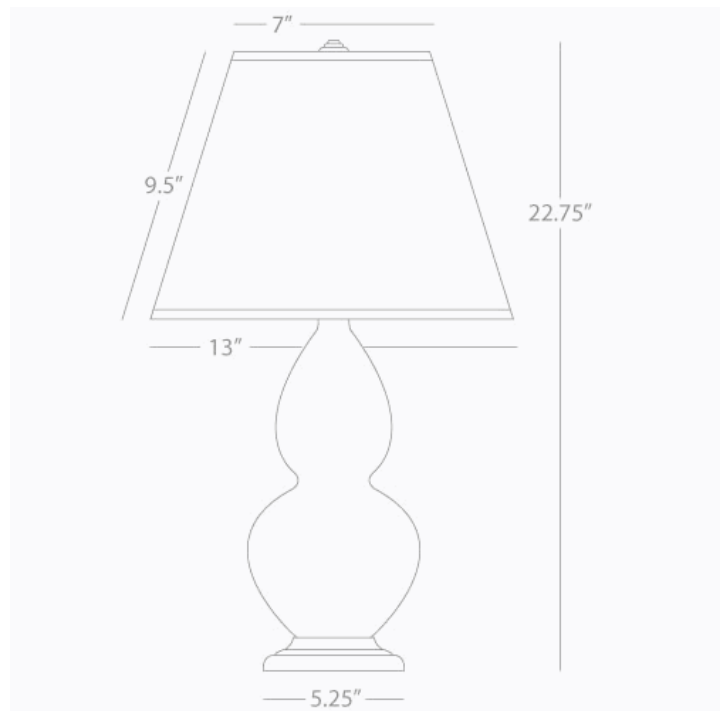

DOUBLE GOURD

RR10X

Accent Lamp

1-150W Max.

Bulb Type: A

Switch: 3-Way

Ruby Red Glazed Ceramic

Antique Brass Finished Accents

Pearl Dupioni Fabric Shade

See Double Gourd Table for Color / Base / Shade
Options

* Made In The USA