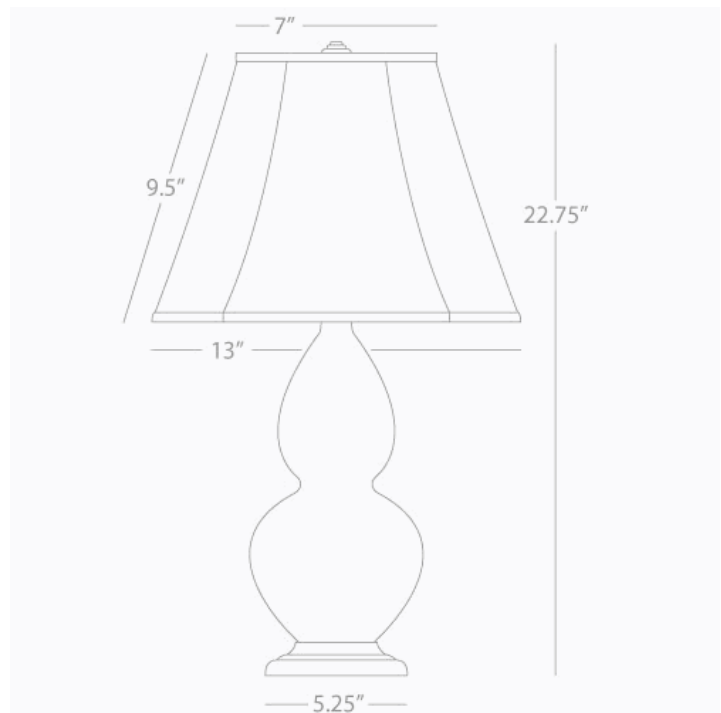

DOUBLE GOURD

RR10

Accent Lamp

1-150W Max.

Bulb Type: A

Switch: 3-Way

Ruby Red Glazed Ceramic

Antique Brass Finished Accents

Ivory Stretched Fabric Shade

See Double Gourd Table for Color / Base / Shade
Options

* *Made In The USA*