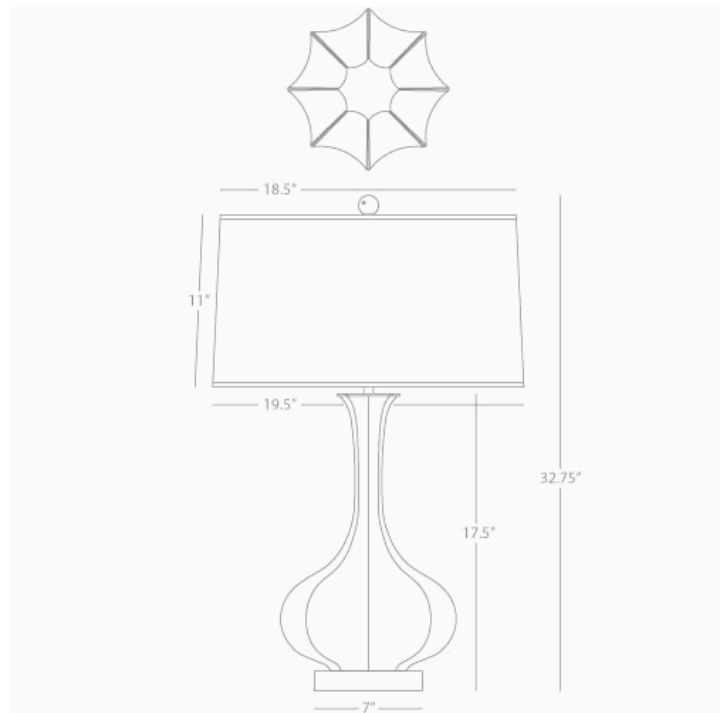

PIKE

PM996

Table Lamp

1-150W Max.

Bulb Type: A

Switch: Hi-Lo Dimming

Pumpkin Glazed Ceramic

Lucite Base

Pearl Dupoini Fabric Shade

See Pike Chart for Color/ Base Options

* Made In The USA