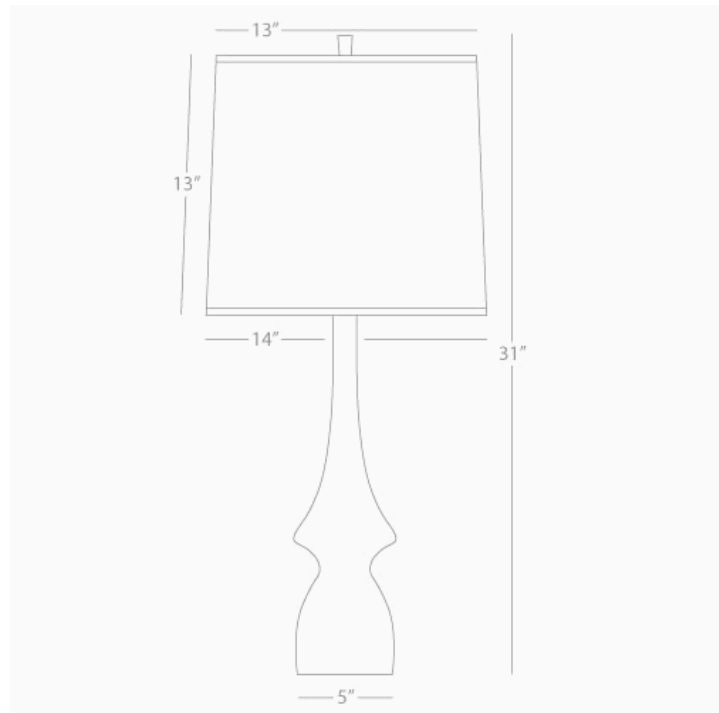

JASMINE

PM210  
Table Lamp

1 - 150W Max.  
Bulb Type: A  
Switch: Hi-Lo Dimming  
Pumpkin Glazed Ceramic  
Oyster Linen Shade

See Jasmine Table for Color Options

\* Made In The USA