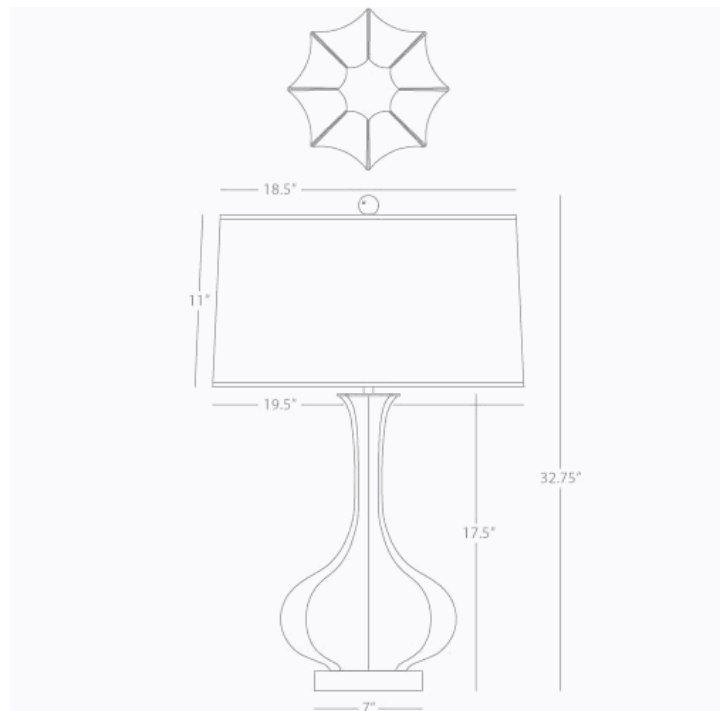

PIKE

PC996

Table Lamp

1-150W Max.

Bulb Type: A

Switch: Hi-Lo Dimming

Peacock Glazed Ceramic

Lucite Base

Pearl Dupoini Fabric Shade

See Pike Chart for Color/ Base Options

* *Made In The USA*