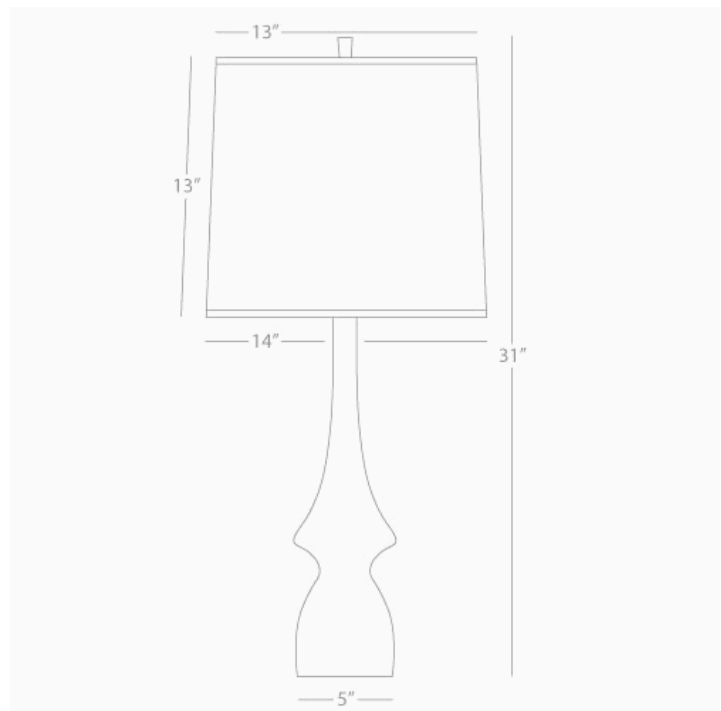

JASMINE

PC210

Table Lamp

1 - 150W Max.

Bulb Type: A

Switch: Hi-Lo Dimming

Peacock Glazed Ceramic

Oyster Linen Shade

See Jasmine Table for Color Options

* *Made In The USA*