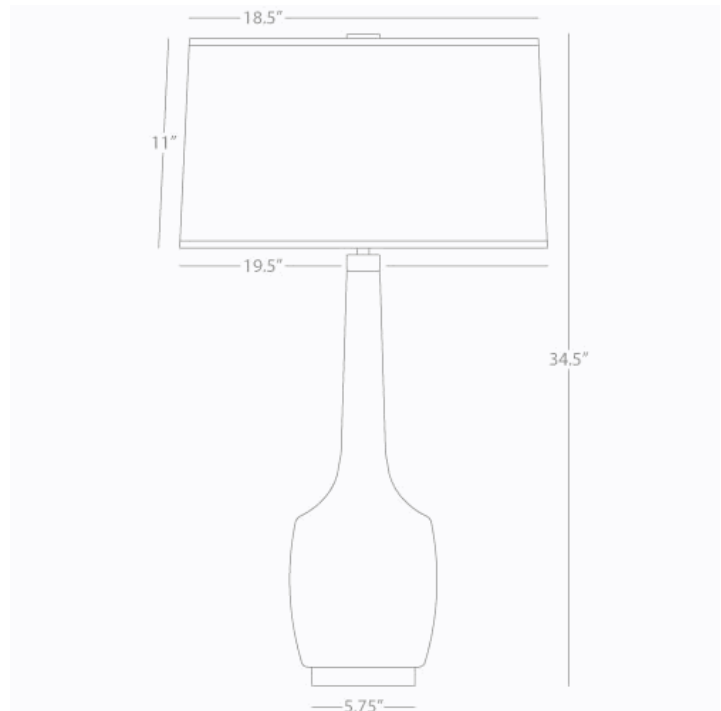

DELILAH

OX701

Table Lamp

1-150W Max.

Bulb Type: A

Switch: Hi-Lo Dimming

Antique Brass Finish

Oxblood Glazed Ceramic

Oyster Linen Shade w/ Self-Fabric

Top and Bottom Diffuser

See Audrey/ Delilah Table for Color Options

\* *Made In The USA*