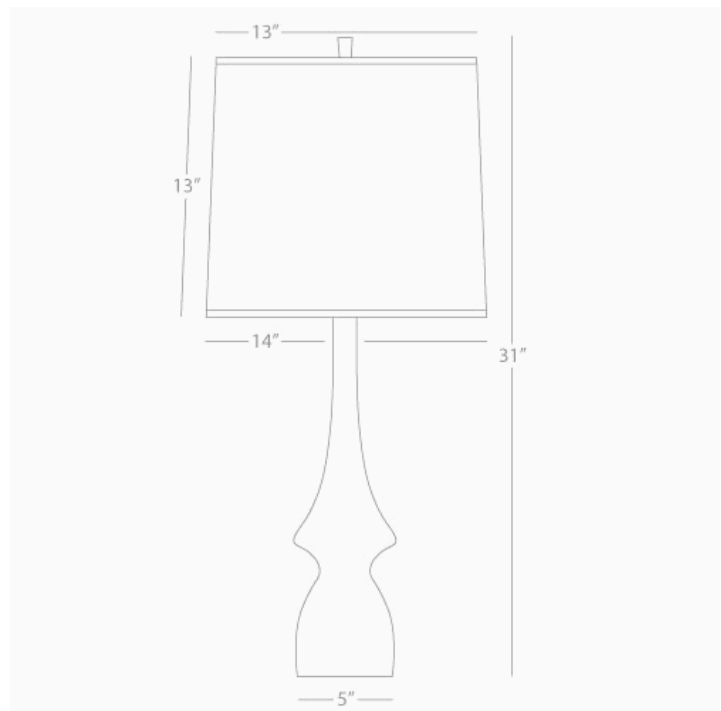

JASMINE

OX210

Table Lamp

1 - 150W Max.

Bulb Type: A

Switch: Hi-Lo Dimming

Oxblood Glazed Ceramic

Oyster Linen Shade

See Jasmine Table for Color Options

* *Made In The USA*