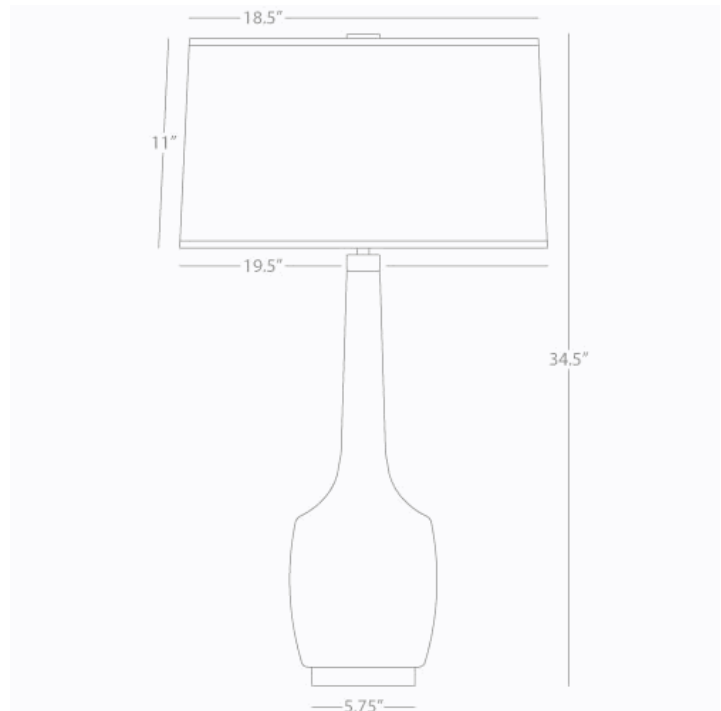

DELILAH

OB701

Table Lamp

1-150W Max.

Bulb Type: A

Switch: Hi-Lo Dimming

Antique Brass Finish

Steel Blue Glazed Ceramic

Oyster Linen Shade w/ Self-Fabric

Top and Bottom Diffuser

See Audrey/ Delilah Table for Color Options

*** Made In The USA**