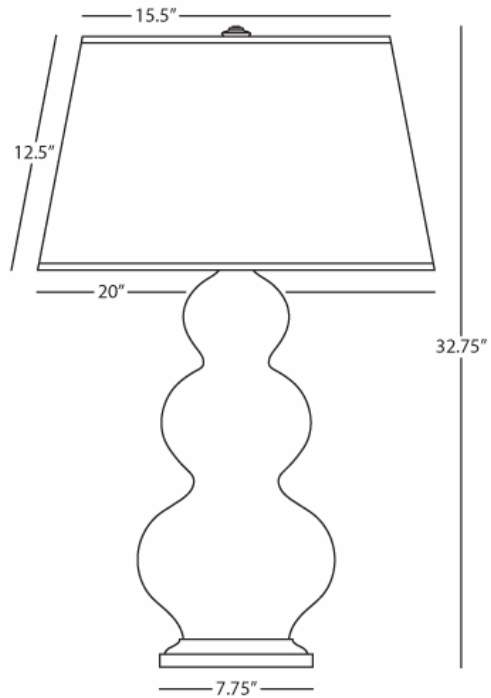

TRIPLE GOURD

OB40X

Table Lamp

1-150W Max.

Bulb Type: A

Switch: 3-Way

Steel Blue Glazed Ceramic

Antique Brass Finished Accents

Pearl Dupioni Fabric Shade

See Triple Gourd Table for Color / Base Options

* *Made In The USA*