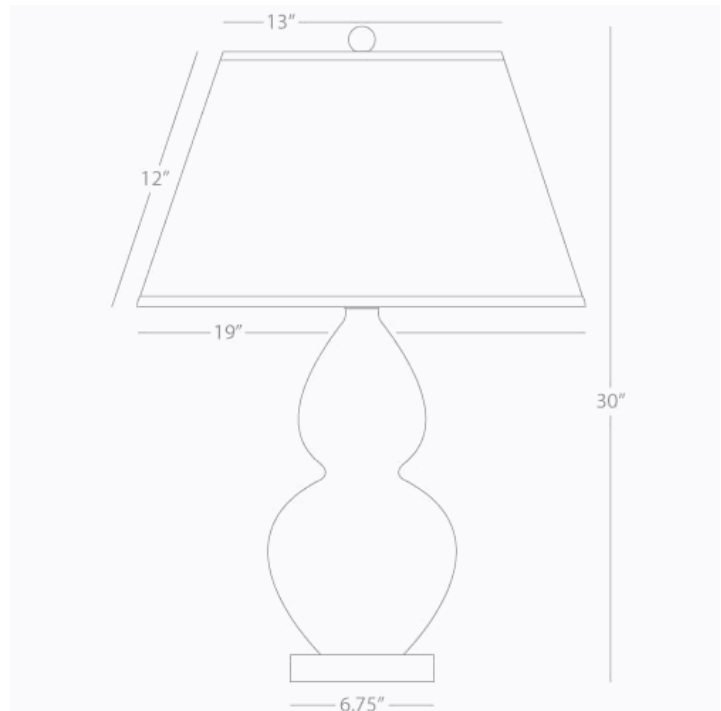

DOUBLE GOURD

OB23X

Table Lamp

1-150W Max.

Bulb Type: A

Switch: 3-Way

Steel Blue Glazed Ceramic

Lucite Base

Pearl Dupioni Fabric Shade

See Double Gourd Color Chart for Base / Color /
Shade Options

* Made In The USA