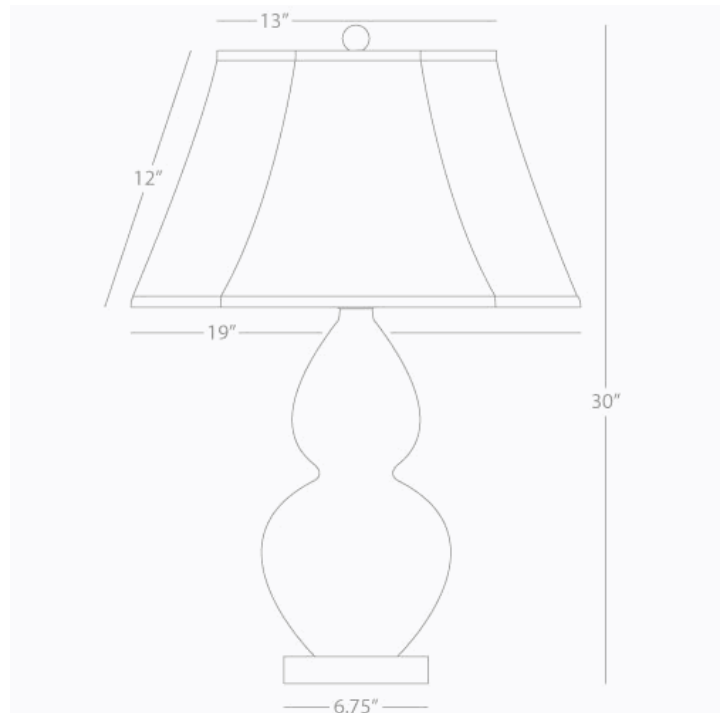

DOUBLE GOURD

OB23

Table Lamp

1-150W Max.

Bulb Type: A

Switch: 3-Way

Steel Blue Glazed Ceramic

Lucite Base

Ivory Stretched Fabric Shade

See Double Gourd Color Chart for Base / Color /
Shade Options

*** Made In The USA**