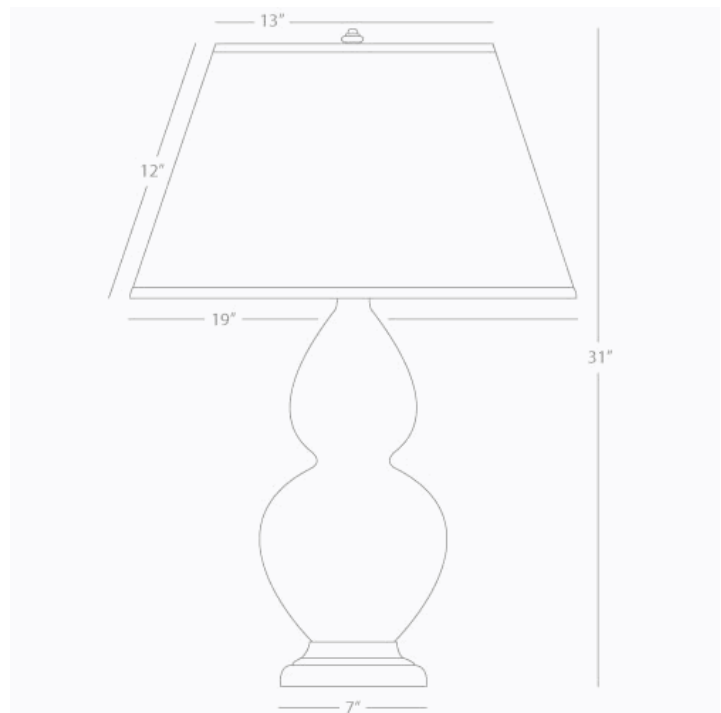

DOUBLE GOURD

OB22X

Table Lamp

1-150W Max.

Bulb Type: A

Switch: 3-Way

Steel Blue Glazed Ceramic

Antique Silver Finished Accents

Pearl Dupioni Fabric Shade

See Double Gourd Color Chart for Base / Color /
Shade Options

* *Made In The USA*