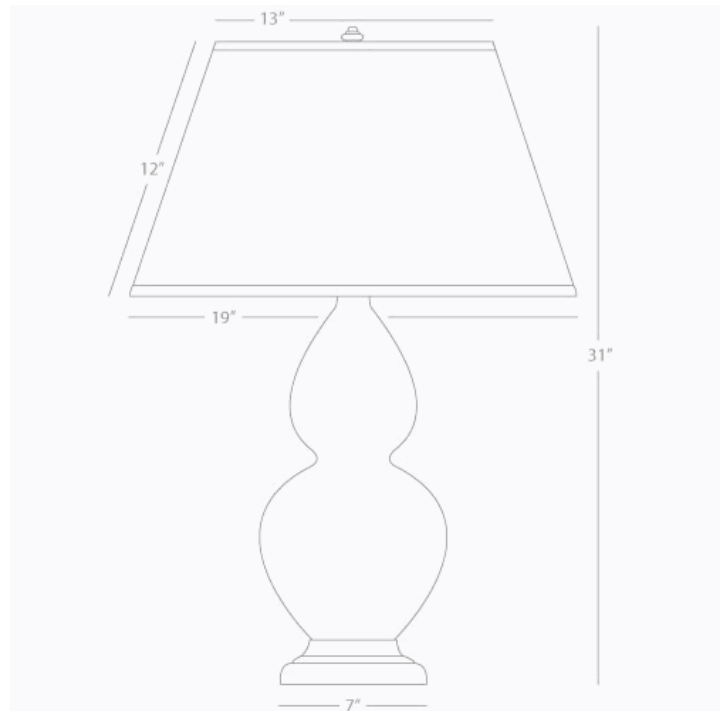

DOUBLE GOURD

OB21X

Table Lamp

1-150W Max.

Bulb Type: A

Switch: 3-Way

Steel Blue Glazed Ceramic

Deep Patina Bronze Finished Accents

Pearl Dupioni Fabric Shade

**See Double Gourd Color Chart for Base / Color /
Shade Options**

* Made In The USA