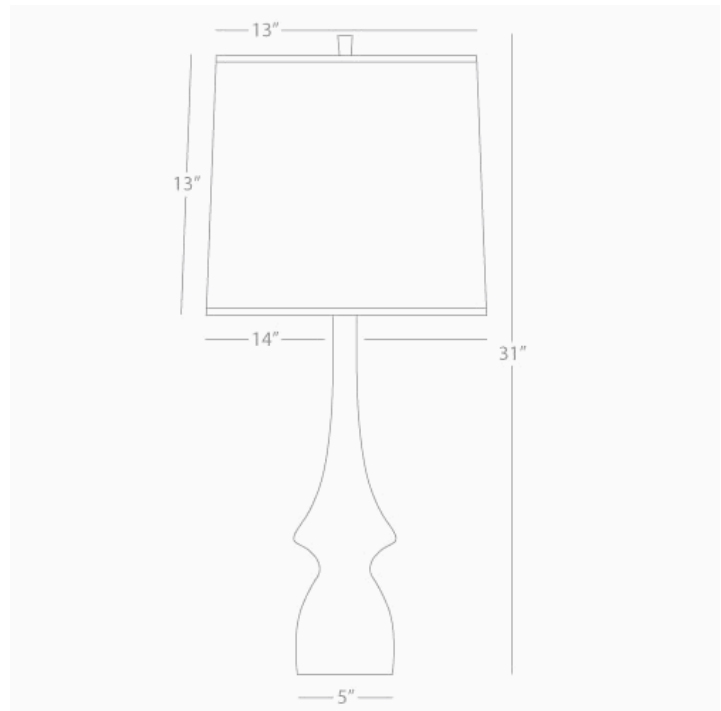

JASMINE

OB210

Table Lamp

1 - 150W Max.

Bulb Type: A

Switch: Hi-Lo Dimming

Steel Blue Glazed Ceramic

Oyster Linen Shade

See Jasmine Table for Color Options

* *Made In The USA*