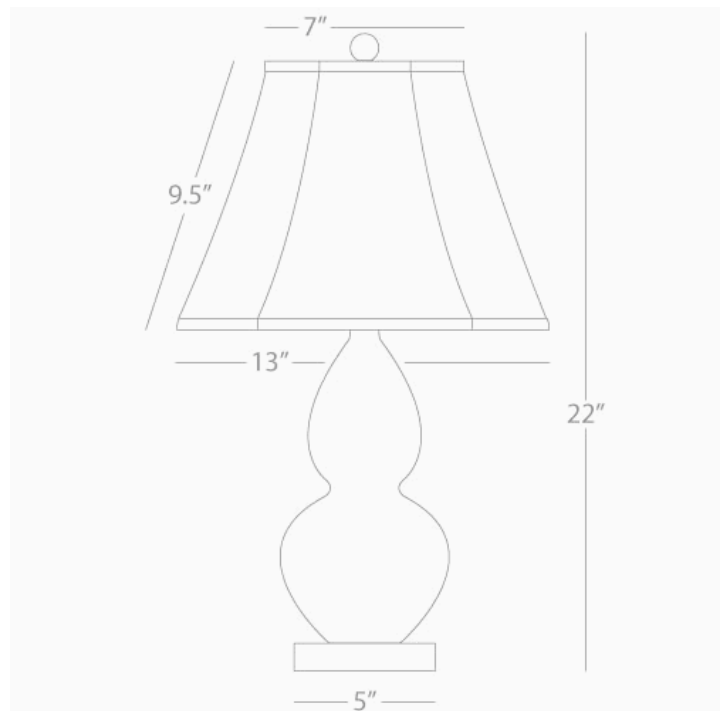

DOUBLE GOURD

OB13

Accent Lamp

1-150W Max.

Bulb Type: A

Switch: 3-Way

Steel Blue Glazed Ceramic

Lucite Base

Ivory Stretched Fabric Shade

See Double Gourd Table for Color / Base / Shade
Options

*** Made In The USA**