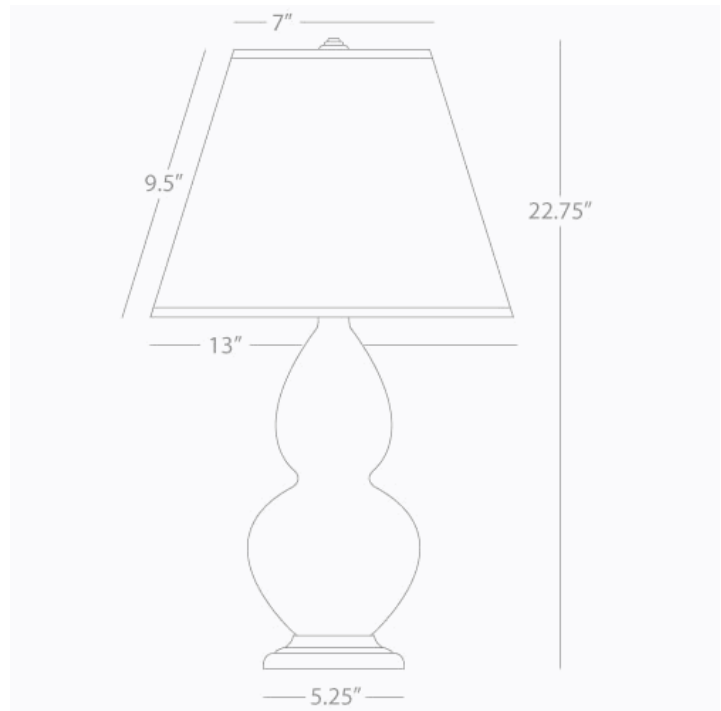

DOUBLE GOURD

OB11X

Accent Lamp

1-150W Max.

Bulb Type: A

Switch: 3-Way

Steel Blue Glazed Ceramic

Deep Patina Bronze Finished Accents

Pearl Dupioni Fabric Shade

See Double Gourd Table for Color / Base / Shade
Options

* *Made In The USA*