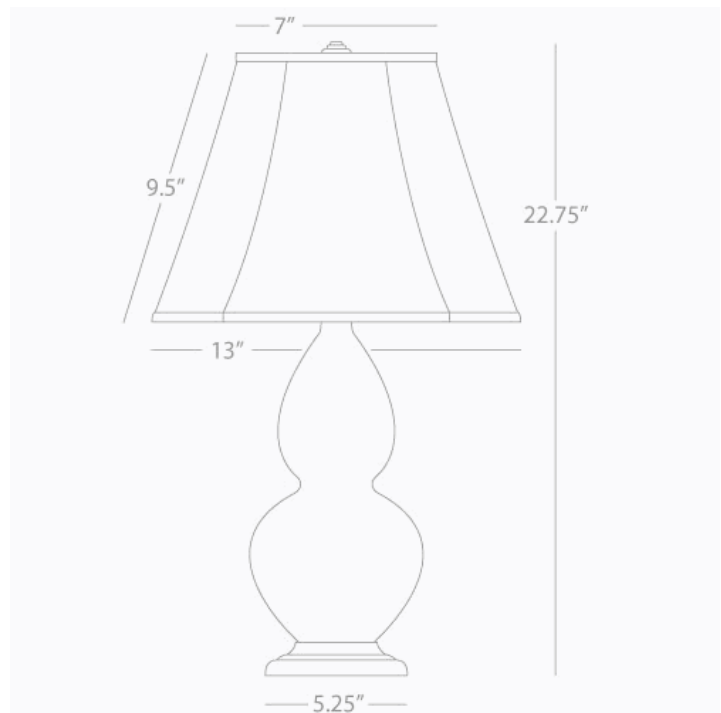

DOUBLE GOURD

OB11

Accent Lamp

1-150W Max.

Bulb Type: A

Switch: 3-Way

Steel Blue Glazed Ceramic

Deep Patina Bronze Finished Accents

Ivory Stretched Fabric Shade

See Double Gourd Table for Color / Base / Shade  
Options

\* *Made In The USA*