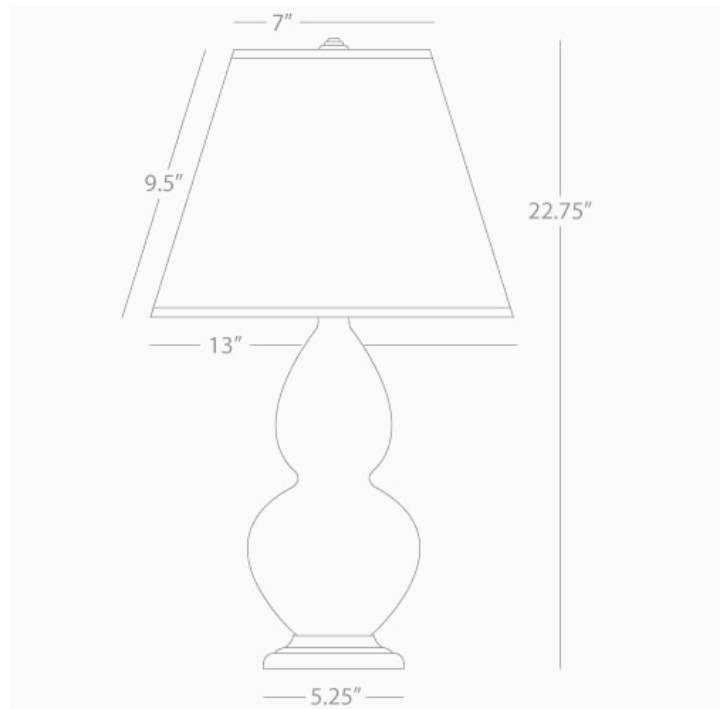

DOUBLE GOURD

OB10X

Accent Lamp

1-150W Max.

Bulb Type: A

Switch: 3-Way

Steel Blue Glazed Ceramic

Antique Brass Finished Accents

Pearl Dupioni Fabric Shade

See Double Gourd Table for Color / Base / Shade
Options

* *Made In The USA*