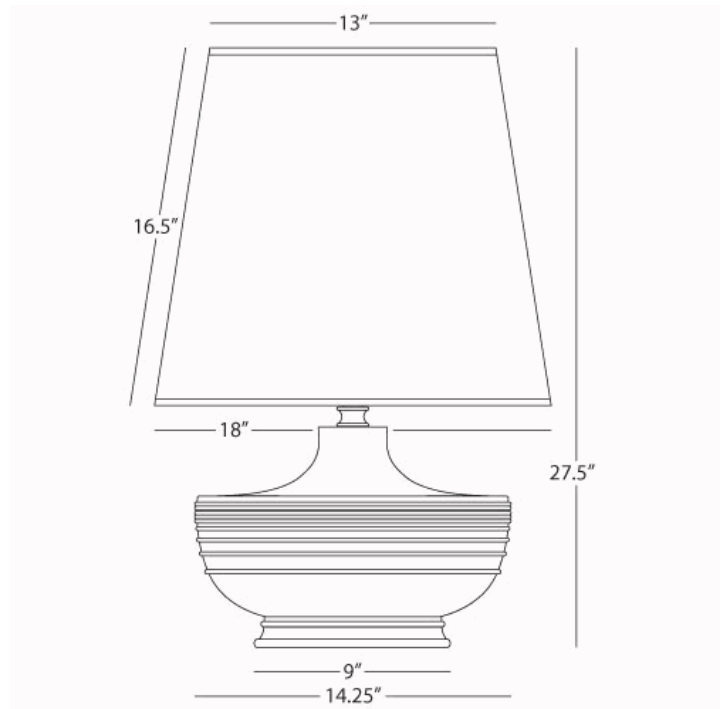

MICHAEL BERMAN  
NOLAN

MWR24  
Table Lamp

1-150W Max.  
Bulb Type: A  
Switch: Hi-Lo Dimming  
Matte Woodrose Glazed Ceramic  
Modern Brass Accents  
Oyster Linen Shade

See Atlas/Hadrian/Nolan Table for Color and Base  
Options