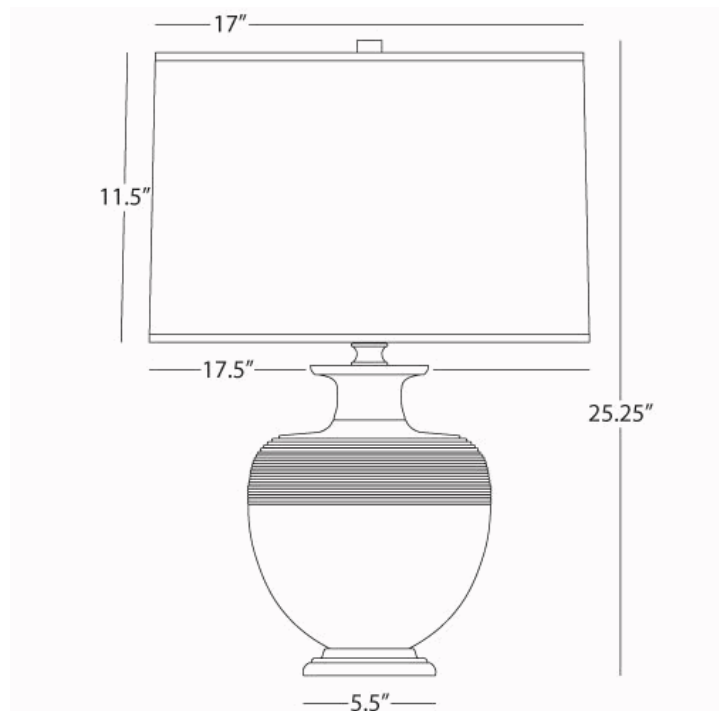

MICHAEL BERMAN
ATLAS

MWR22
Table Lamp

1-150W Max.
Bulb Type: A
Switch: Hi-Lo Dimming
Matte Woodrose Glazed Ceramic
Deep Patina Bronze Accents
Oyster Linen Shade

See Atlas/Hadrian/Nolan Table for Color and Base
Options