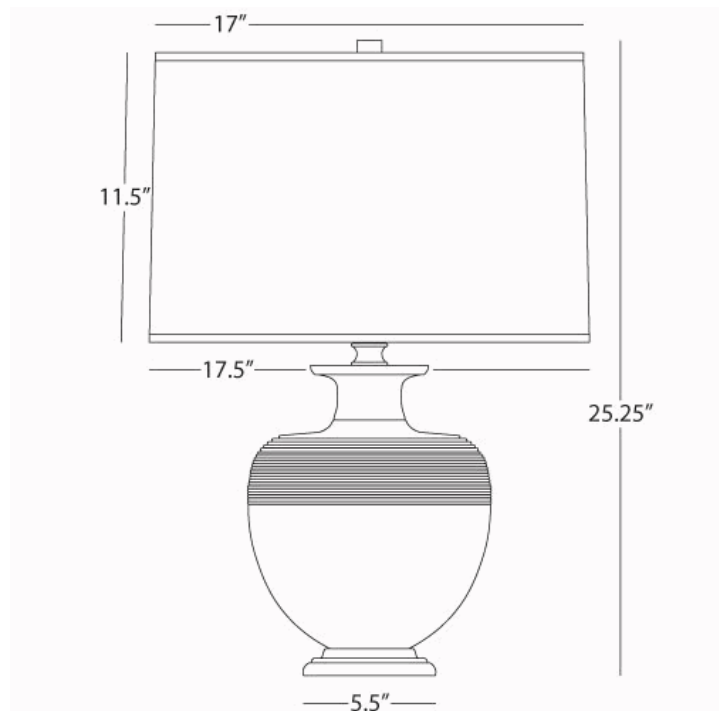

MICHAEL BERMAN
ATLAS

MWR21
Table Lamp

1-150W Max.
Bulb Type: A
Switch: Hi-Lo Dimming
Matte Woodrose Glazed Ceramic
Modern Brass Accents
Oyster Linen Shade

See Atlas/Hadrian/Nolan Table for Color and Base
Options