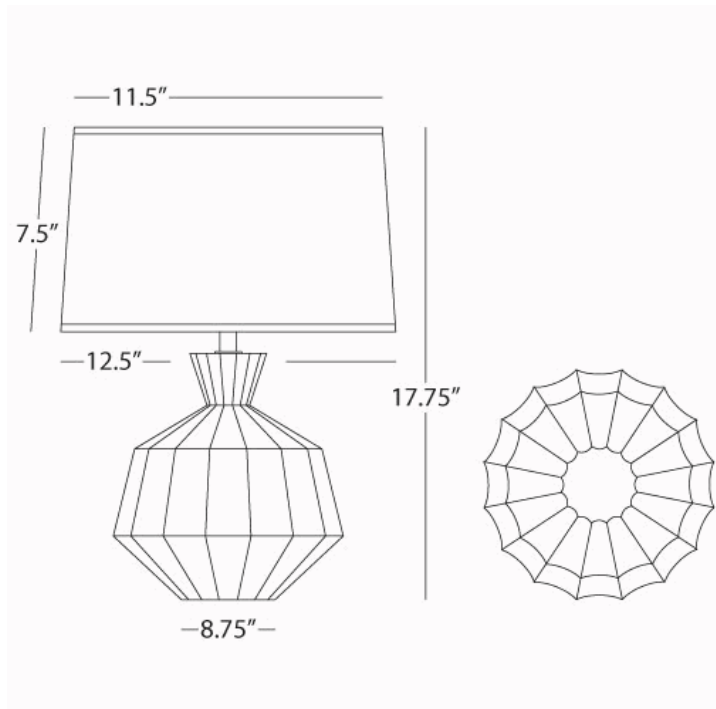

ORION

MST18

Accent Lamp

1-60W Max.

Bulb Type: B, Candelabra

Switch: Hi-Lo Line Switch

Matte Smoky Taupe Glazed Ceramic

Oyster Linen Shade w/

Self Fabric Top Diffuser

MATTE COLOR OPTIONS:

MCF18 - Matte Coffee

MCR18 - Matte Ash

MCL18 - Matte Celadon

MLY18 - Matte Lily

MMB18 - Matte Midnight Blue

MOB18 - Matte Steel Blue

* *Made In The USA*