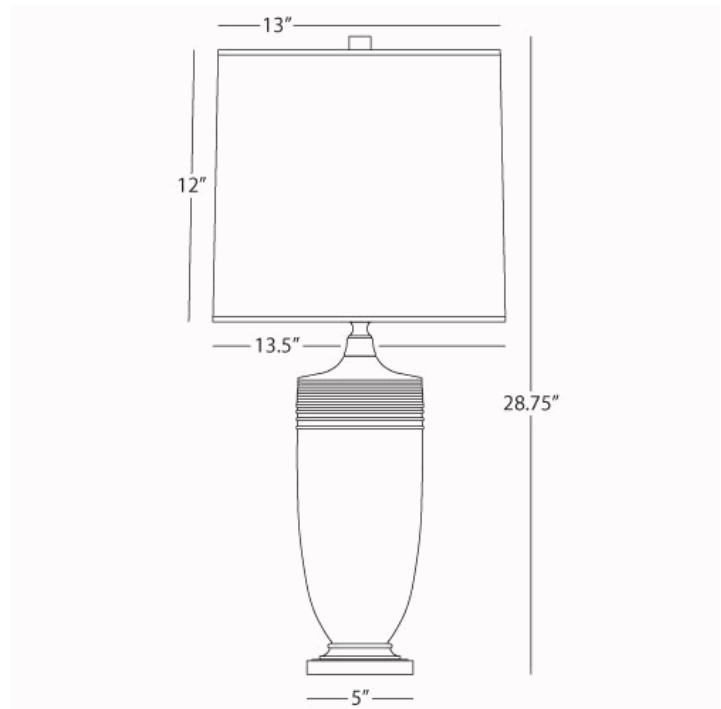

MICHAEL BERMAN
HADRIAN

MSB28
Table Lamp

1-150W Max.
Bulb Type: A
Switch: Hi-Lo Dimming
Matte Sky Blue Glazed Ceramic
Deep Patina Bronze Accents
Oyster Linen Shade

See Atlas/Hadrian/Nolan Table for Color and Base
Options