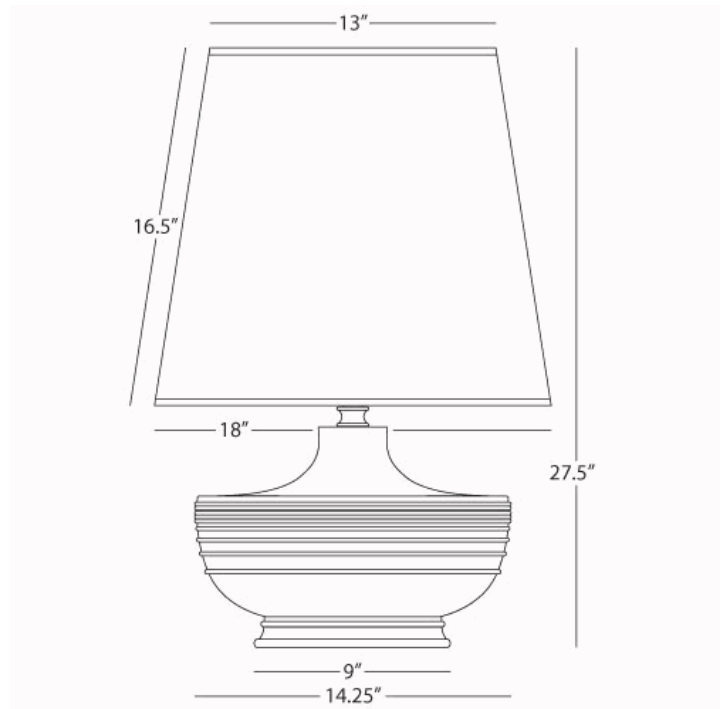

MICHAEL BERMAN
NOLAN

MSB25
Table Lamp

1-150W Max.
Bulb Type: A
Switch: Hi-Lo Dimming
Matte Sky Blue Glazed Ceramic
Deep Patina Bronze Accents
Oyster Linen Shade

See Atlas/Hadrian/Nolan Table for Color and Base
Options