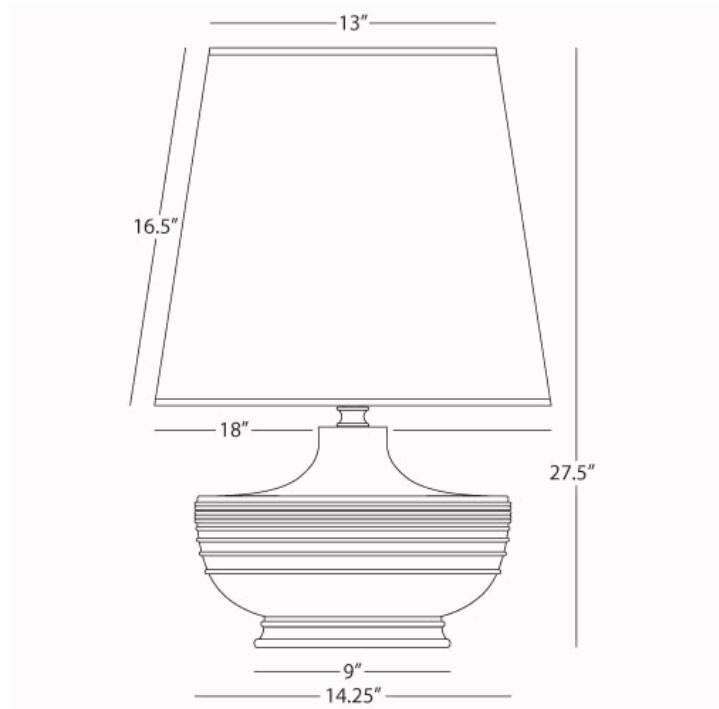

MICHAEL BERMAN
NOLAN

MSB24
Table Lamp

1-150W Max.
Bulb Type: A
Switch: Hi-Lo Dimming
Matte Sky Blue Glazed Ceramic
Modern Brass Accents
Oyster Linen Shade

See Atlas/Hadrian/Nolan Table for Color and Base
Options