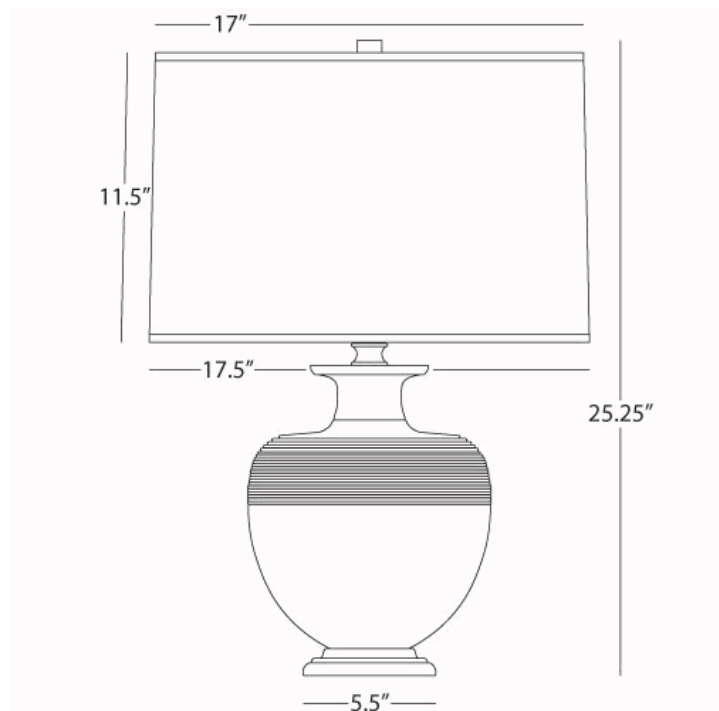

MICHAEL BERMAN
ATLAS

MSB20
Table Lamp

1-150W Max.
Bulb Type: A
Switch: Hi-Lo Dimming
Matte Sky Blue Glazed Ceramic
Dark Antique Nickel Accents
Oyster Linen Shade

See Atlas/Hadrian/Nolan Table for Color and Base
Options