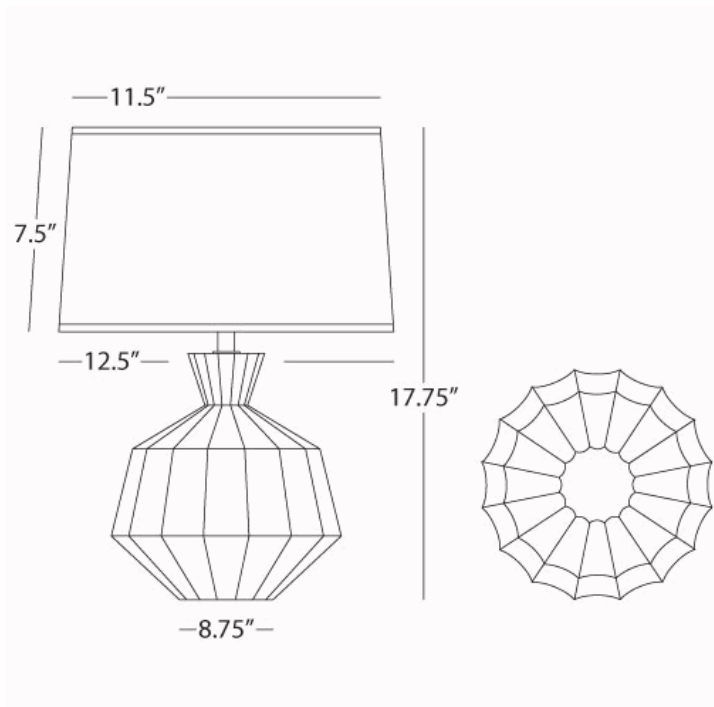

ORION

MOB18

Accent Lamp

1-60W Max.

Bulb Type: B, Candelabra

Switch: Hi-Lo Line Switch

Matte Steel Blue Glazed Ceramic

Oyster Linen Shade w/

Self Fabric Top Diffuser

MATTE COLOR OPTIONS:

MCF18 - Matte Coffee

MCR18 - Matte Ash

MCL18 - Matte Celadon

MLY18 - Matte Lily

MMB18 - Matte Midnight Blue

MST18 - Matte Smoky Taupe

* *Made In The USA*