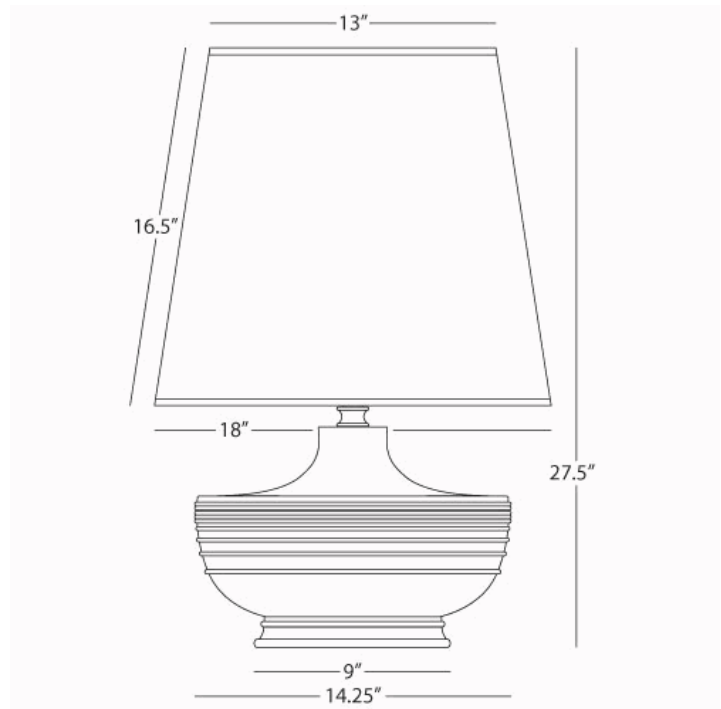

MICHAEL BERMAN  
NOLAN

MMB24  
Table Lamp

1-150W Max.  
Bulb Type: A  
Switch: Hi-Lo Dimming  
Matte Midnight Blue Glazed Ceramic  
Modern Brass Accents  
Oyster Linen Shade

See Atlas/Hadrian/Nolan Table for Color and Base  
Options