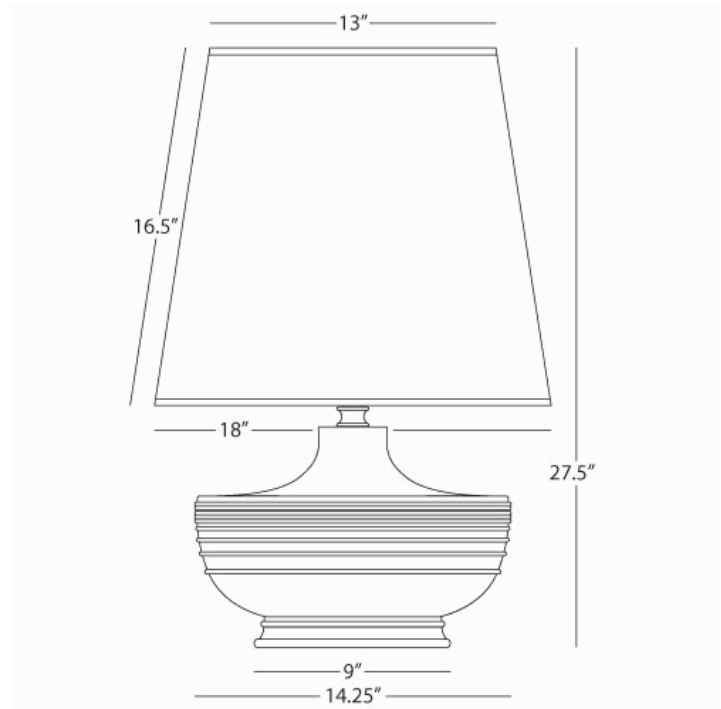

MICHAEL BERMAN
NOLAN

MMB23
Table Lamp

1-150W Max.
Bulb Type: A
Switch: Hi-Lo Dimming
Matte Midnight Blue Glazed Ceramic
Dark Antique Nickel Accents
Oyster Linen Shade

See Atlas/Hadrian/Nolan Table for Color and Base
Options