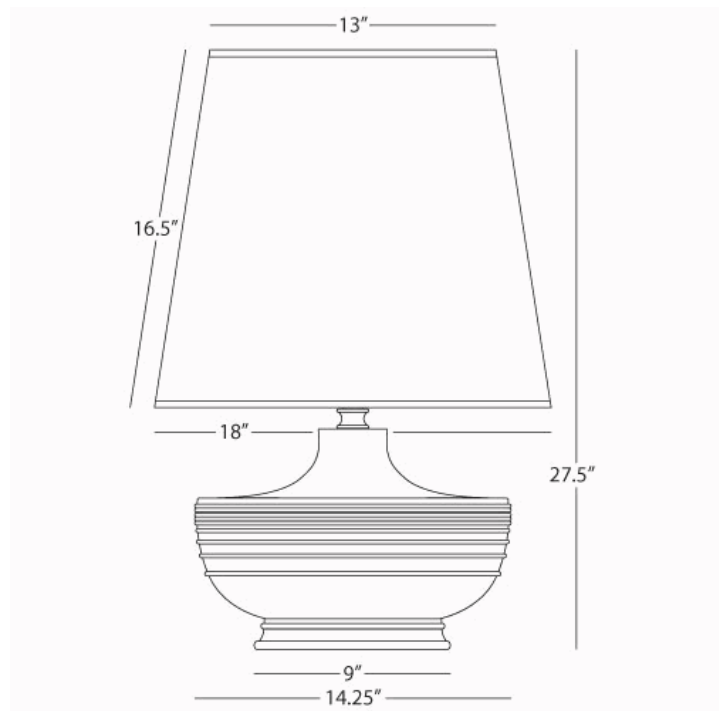

MICHAEL BERMAN  
NOLAN

MLY25  
Table Lamp

1-150W Max.  
Bulb Type: A  
Switch: Hi-Lo Dimming  
Matte Lily Glazed Ceramic  
Deep Patina Bronze Accents  
Oyster Linen Shade

See Atlas/Hadrian/Nolan Table for Color and Base  
Options