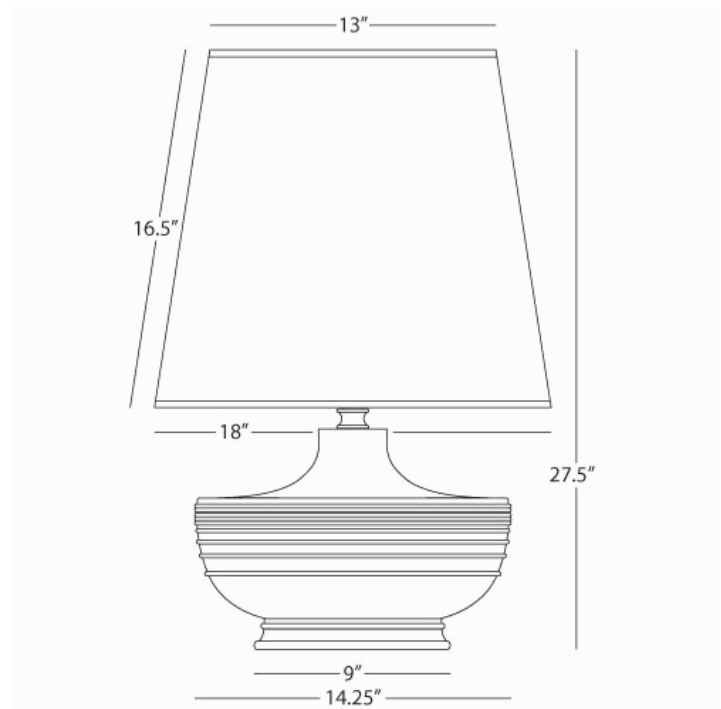

MICHAEL BERMAN
NOLAN

MLY24
Table Lamp

1-150W Max.
Bulb Type: A
Switch: Hi-Lo Dimming
Matte Lily Glazed Ceramic
Modern Brass Accents
Oyster Linen Shade

See Atlas/Hadrian/Nolan Table for Color and Base
Options