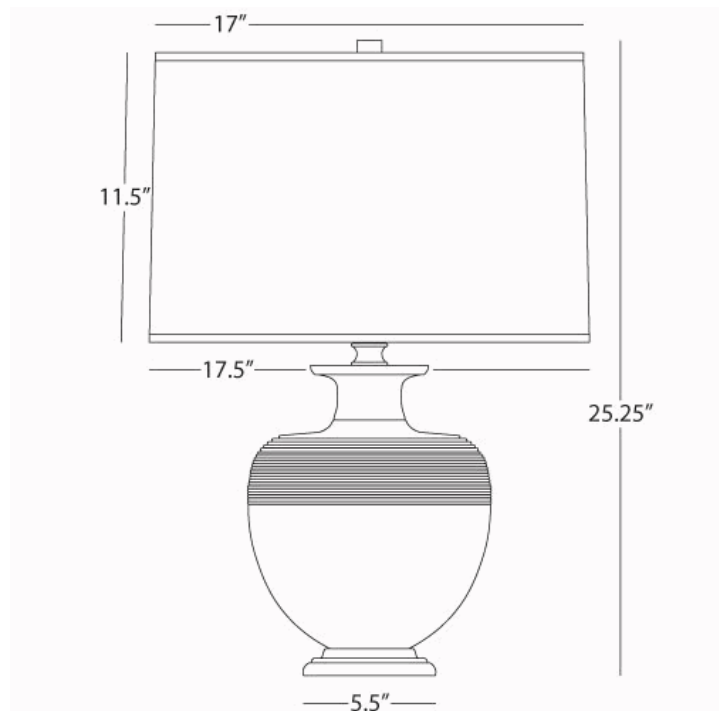

MICHAEL BERMAN
ATLAS

MLY21
Table Lamp

1-150W Max.
Bulb Type: A
Switch: Hi-Lo Dimming
Matte Lily Glazed Ceramic
Modern Brass Accents
Oyster Linen Shade

See Atlas/Hadrian/Nolan Table for Color and Base
Options