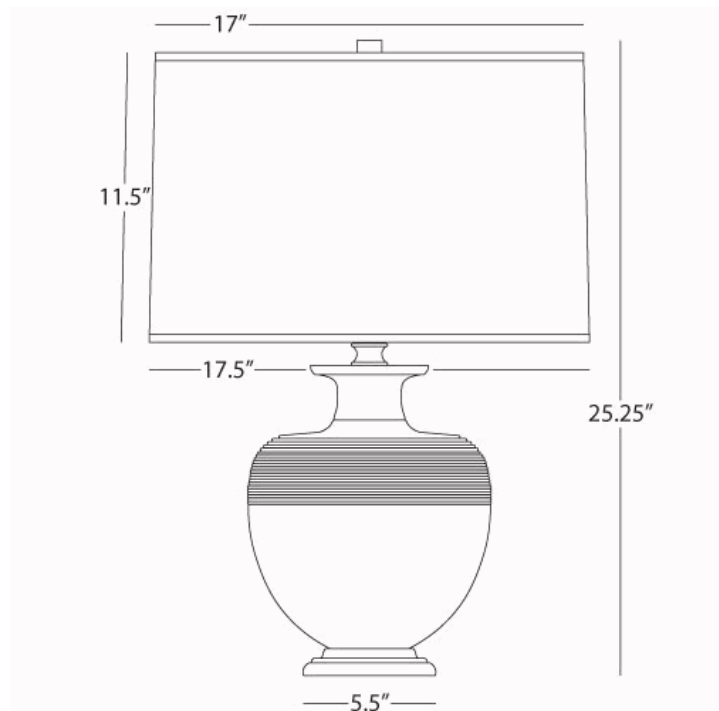

MICHAEL BERMAN
ATLAS

MLY20
Table Lamp

1-150W Max.
Bulb Type: A
Switch: Hi-Lo Dimming
Matte Lily Glazed Ceramic
Dark Antique Nickel Accents
Oyster Linen Shade

See Atlas/Hadrian/Nolan Table for Color and Base
Options