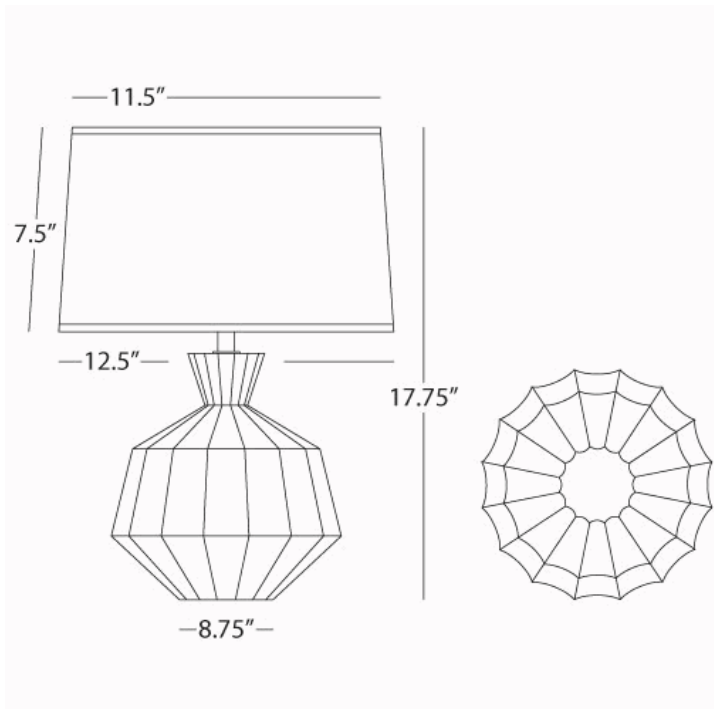

ORION

MLY18

Accent Lamp

1-60W Max.

Bulb Type: B, Candelabra

Switch: Hi-Lo Line Switch

Matte Lily Glazed Ceramic

Oyster Linen Shade w/

Self Fabric Top Diffuser

MATTE COLOR OPTIONS:

MCF18 - Matte Coffee

MCL18 - Matte Celadon

MCR18 - Matte Ash

MMB18 - Matte Midnight Blue

MOB18 - Matte Steel Blue

MST18 - Matte Smoky Taupe

* *Made In The USA*