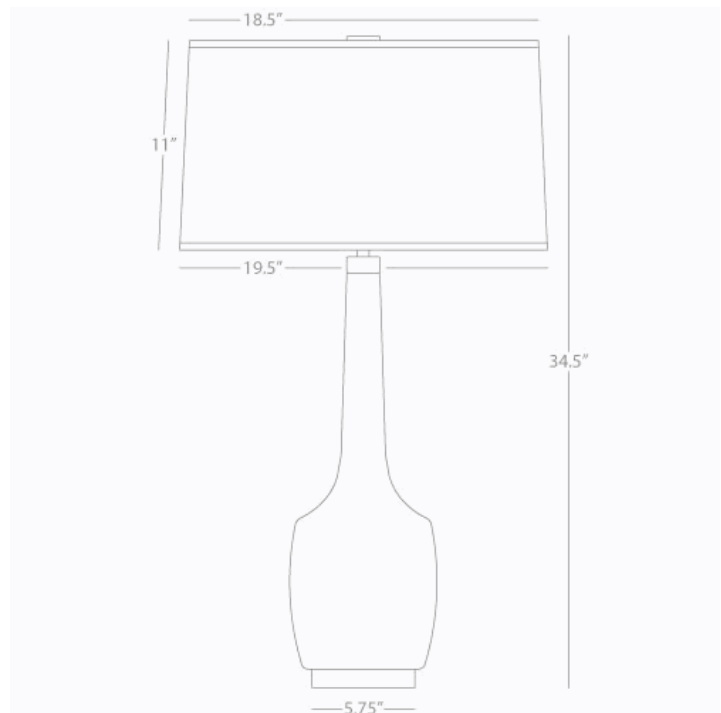

DELILAH

ML701

Table Lamp

1-150W Max.

Bulb Type: A

Switch: Hi-Lo Dimming

Antique Brass Finish

Melon Glazed Ceramic

Oyster Linen Shade w/ Self-Fabric

Top and Bottom Diffuser

See Audrey/ Delilah Table for Color Options

* *Made In The USA*