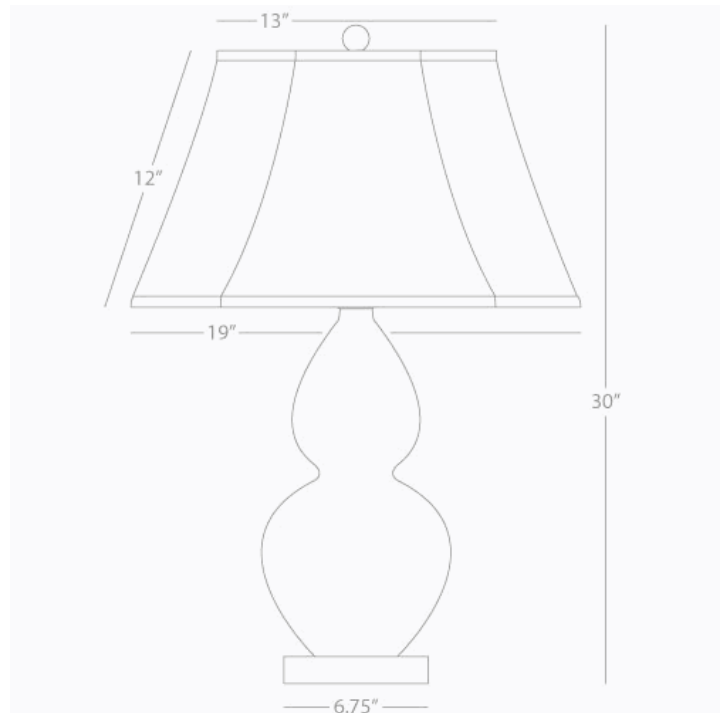

DOUBLE GOURD

ML23

Table Lamp

1-150W Max.

Bulb Type: A

Switch: 3-Way

Melon Glazed Ceramic

Lucite Base

Ivory Stretched Fabric Shade

See Double Gourd Color Chart for Base / Color /
Shade Options

*** Made In The USA**