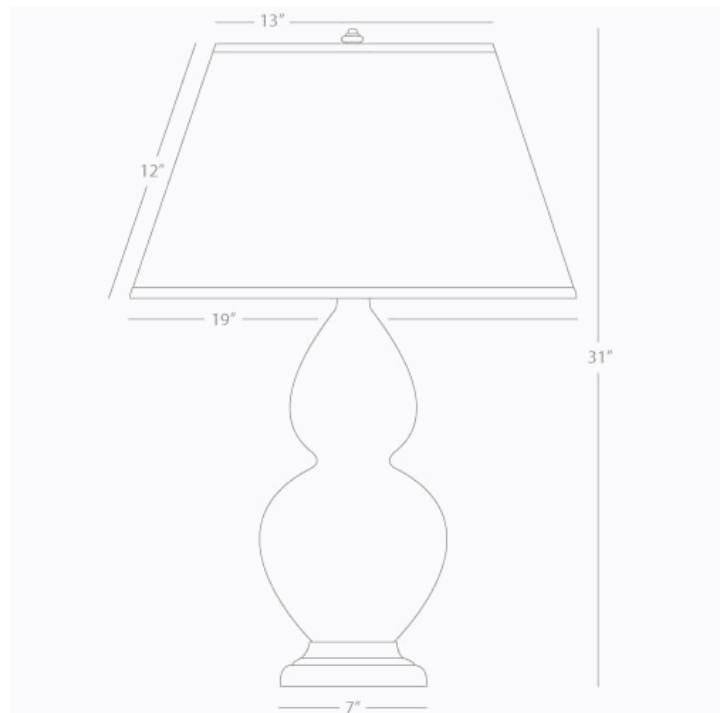

DOUBLE GOURD

ML21X

Table Lamp

1-150W Max.

Bulb Type: A

Switch: 3-Way

Melon Glazed Ceramic

Deep Patina Bronze Finished Accents

Pearl Dupioni Fabric Shade

**See Double Gourd Color Chart for Base / Color /
Shade Options**

* Made In The USA