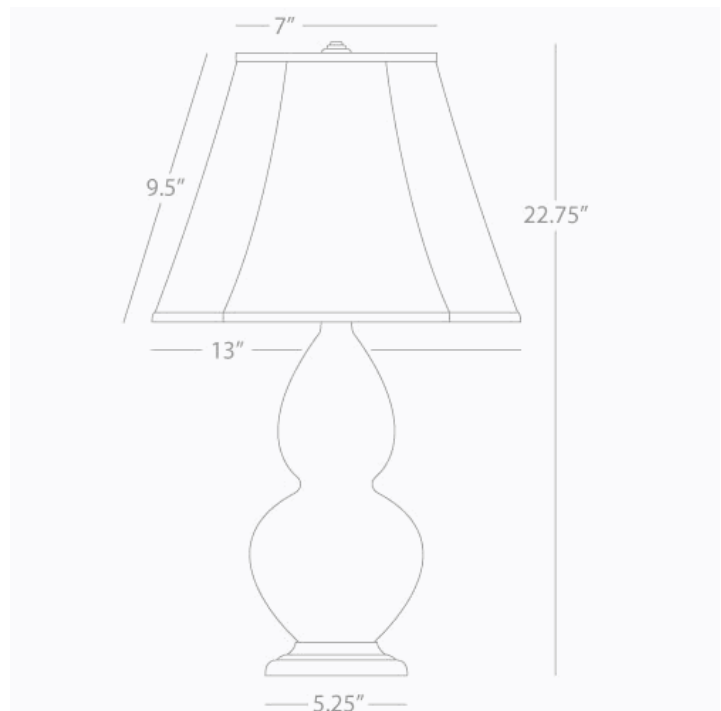

DOUBLE GOURD

ML12

Accent Lamp

1-150W Max.

Bulb Type: A

Switch: 3-Way

Melon Glazed Ceramic

Antique Silver Finished Accents

Ivory Stretched Fabric Shade

See Double Gourd Table for Color / Base / Shade
Options

* *Made In The USA*