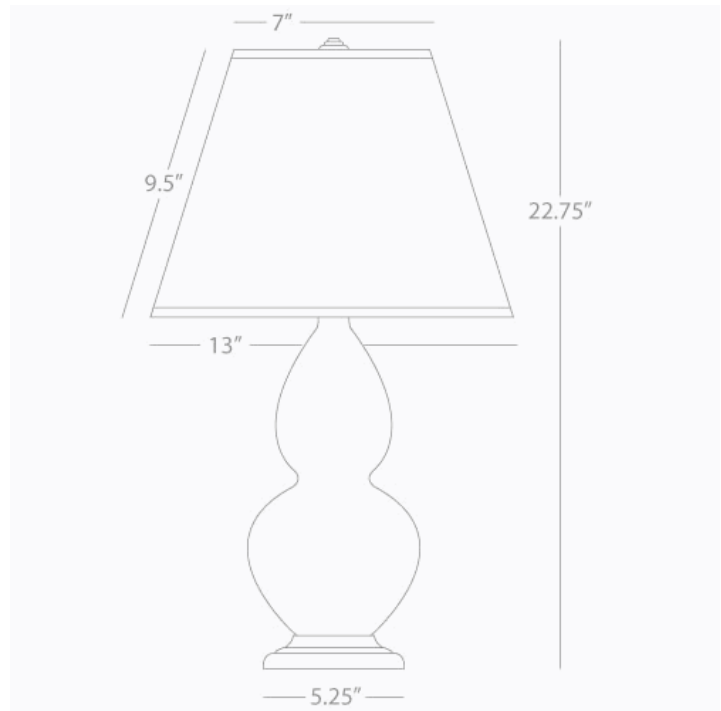

DOUBLE GOURD

ML11X

Accent Lamp

1-150W Max.

Bulb Type: A

Switch: 3-Way

Melon Glazed Ceramic

Deep Patina Bronze Finished Accents

Pearl Dupioni Fabric Shade

See Double Gourd Table for Color / Base / Shade
Options

* Made In The USA