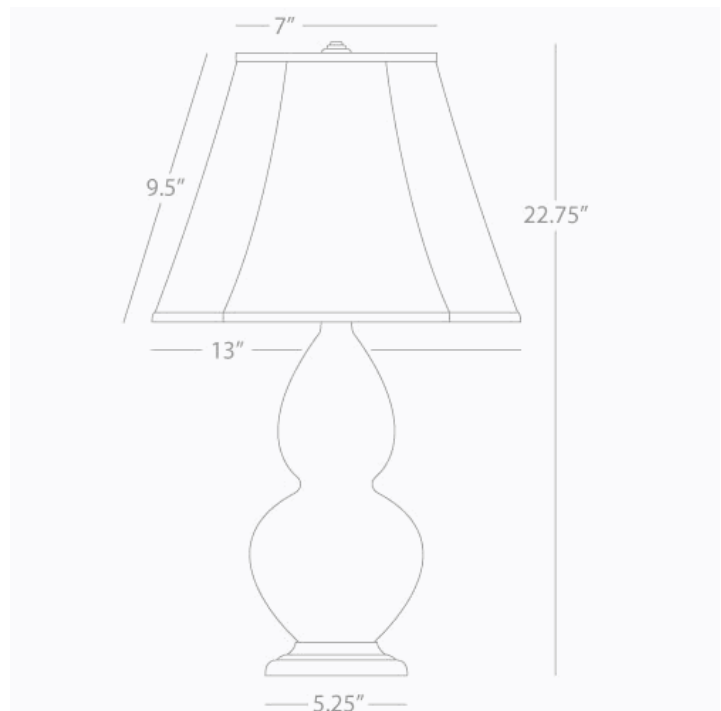

DOUBLE GOURD

ML11

Accent Lamp

1-150W Max.

Bulb Type: A

Switch: 3-Way

Melon Glazed Ceramic

Deep Patina Bronze Finished Accents

Ivory Stretched Fabric Shade

See Double Gourd Table for Color / Base / Shade
Options

* *Made In The USA*