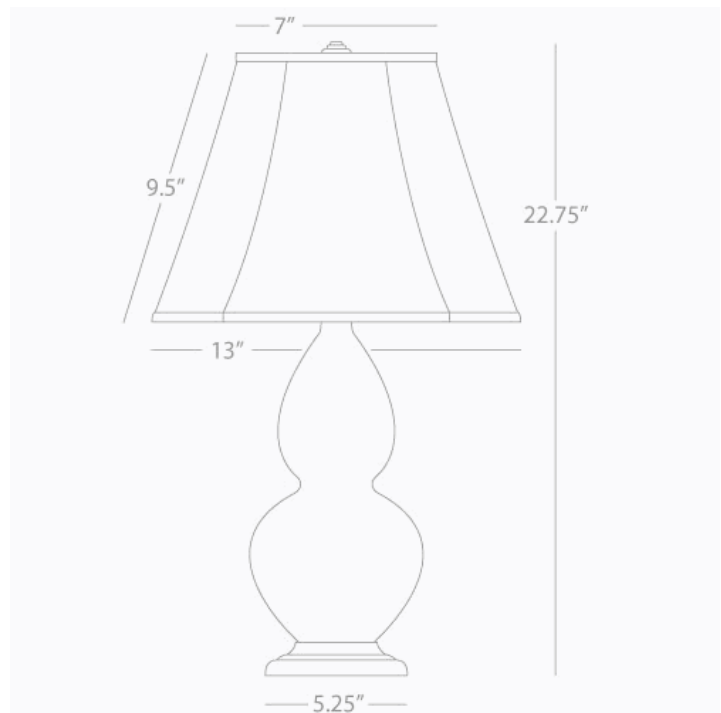

**DOUBLE GOURD**

**ML10**

**Accent Lamp**

**1-150W Max.**

**Bulb Type: A**

**Switch: 3-Way**

**Melon Glazed Ceramic**

**Antique Brass Finished Accents**

**Ivory Stretched Fabric Shade**

See Double Gourd Table for Color / Base / Shade  
Options

**\* Made In The USA**