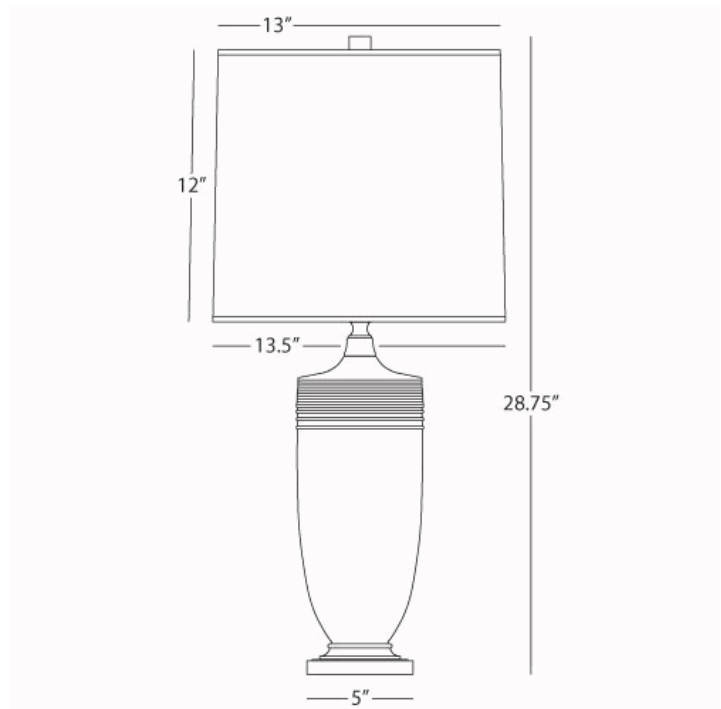

MICHAEL BERMAN
HADRIAN

MDV28
Table Lamp

1-150W Max.
Bulb Type: A
Switch: Hi-Lo Dimming
Matte Dove Glazed Ceramic
Deep Patina Bronze Accents
Oyster Linen Shade

See Atlas/Hadrian/Nolan Table for Color and Base
Options