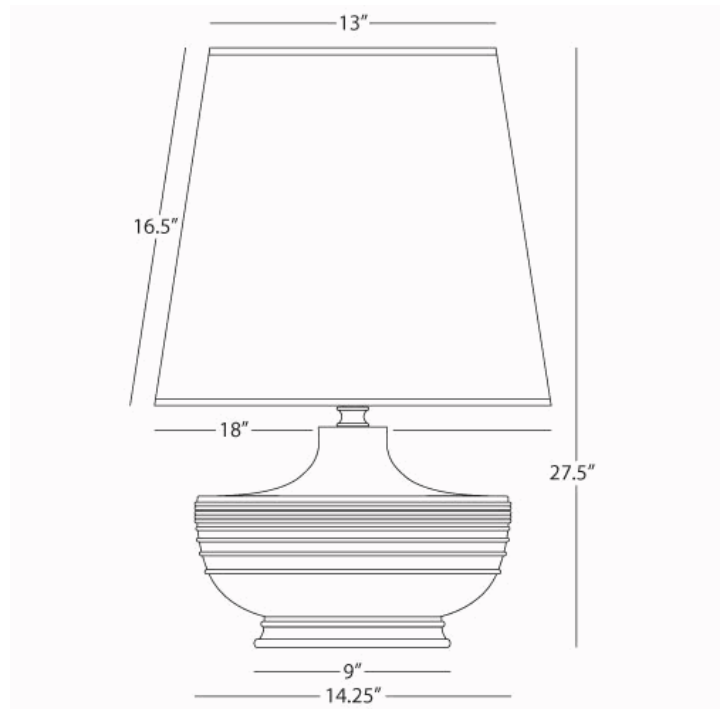

MICHAEL BERMAN
NOLAN

MDV25
Table Lamp

1-150W Max.
Bulb Type: A
Switch: Hi-Lo Dimming
Matte Dove Glazed Ceramic
Deep Patina Bronze Accents
Oyster Linen Shade

See Atlas/Hadrian/Nolan Table for Color and Base
Options