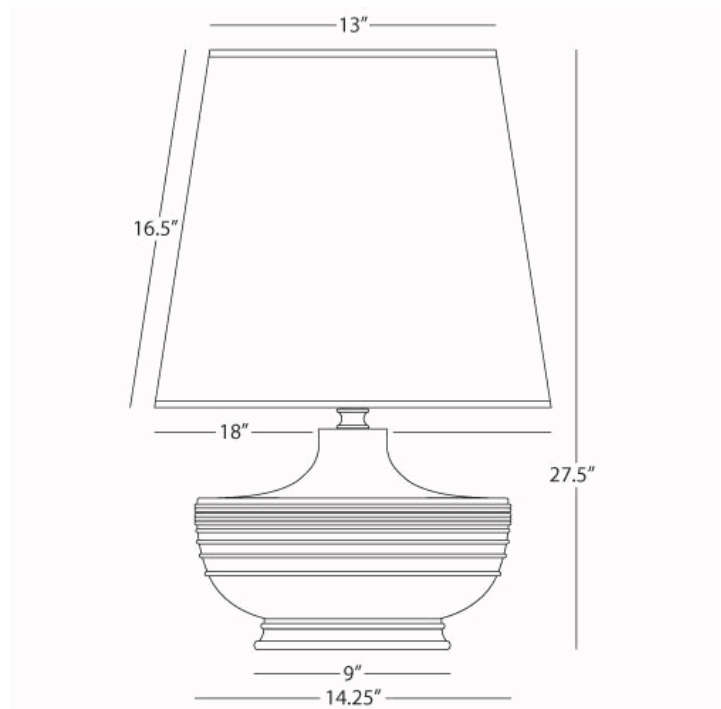

MICHAEL BERMAN
NOLAN

MDV24
Table Lamp

1-150W Max.
Bulb Type: A
Switch: Hi-Lo Dimming
Matte Dove Glazed Ceramic
Modern Brass Accents
Oyster Linen Shade

See Atlas/Hadrian/Nolan Table for Color and Base
Options