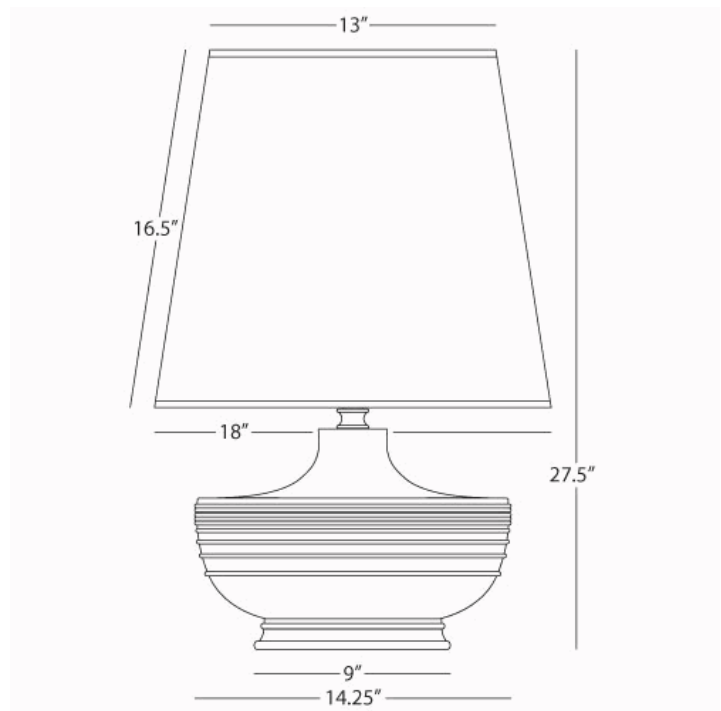

MICHAEL BERMAN  
NOLAN

MDV23  
Table Lamp

1-150W Max.  
Bulb Type: A  
Switch: Hi-Lo Dimming  
Matte Dove Glazed Ceramic  
Dark Antique Nickel Accents  
Oyster Linen Shade

See Atlas/Hadrian/Nolan Table for Color and Base  
Options