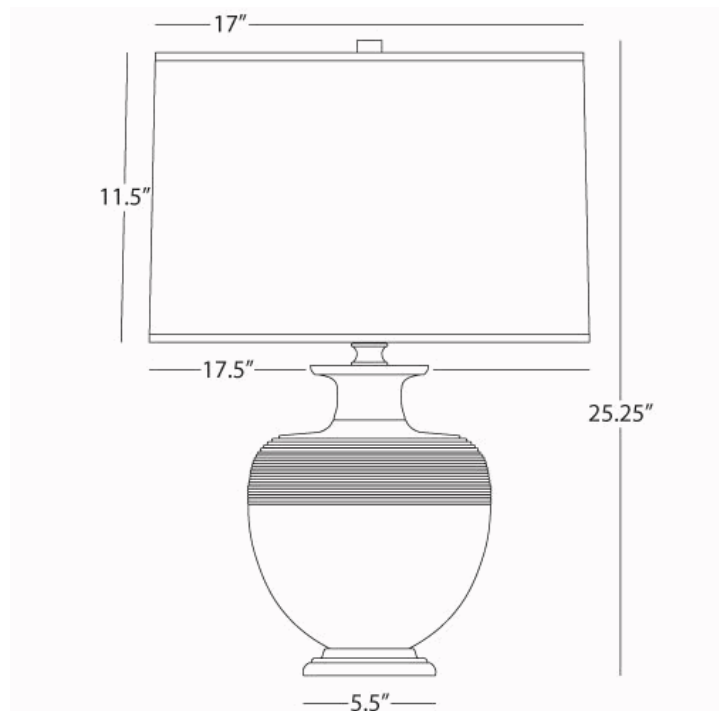

MICHAEL BERMAN  
ATLAS

MDV22  
Table Lamp

1-150W Max.  
Bulb Type: A  
Switch: Hi-Lo Dimming  
Matte Dove Glazed Ceramic  
Deep Patina Bronze Accents  
Oyster Linen Shade

See Atlas/Hadrian/Nolan Table for Color and Base  
Options