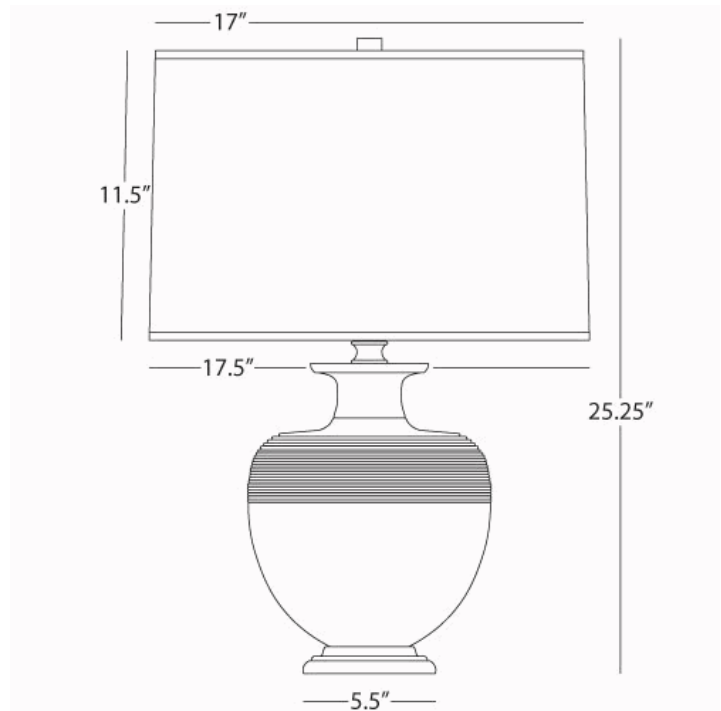

MICHAEL BERMAN
ATLAS

MDV20
Table Lamp

1-150W Max.
Bulb Type: A
Switch: Hi-Lo Dimming
Matte Dove Glazed Ceramic
Dark Antique Nickel Accents
Oyster Linen Shade

See Atlas/Hadrian/Nolan Table for Color and Base
Options