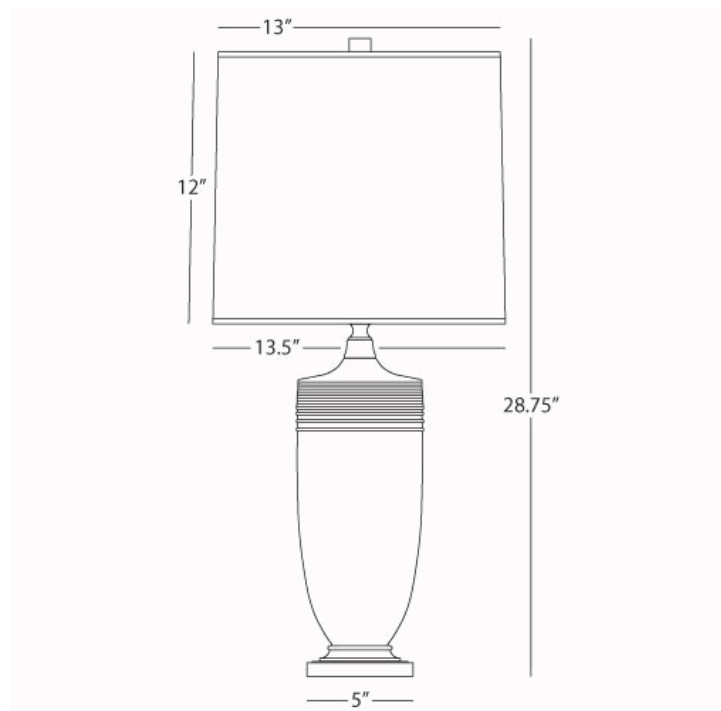

MICHAEL BERMAN
HADRIAN

MDC28
Table Lamp

1-150W Max.
Bulb Type: A
Switch: Hi-Lo Dimming
Matte Dark Coal Glazed Ceramic
Deep Patina Bronze Accents
Oyster Linen Shade

See Atlas/Hadrian/Nolan Table for Color and Base
Options