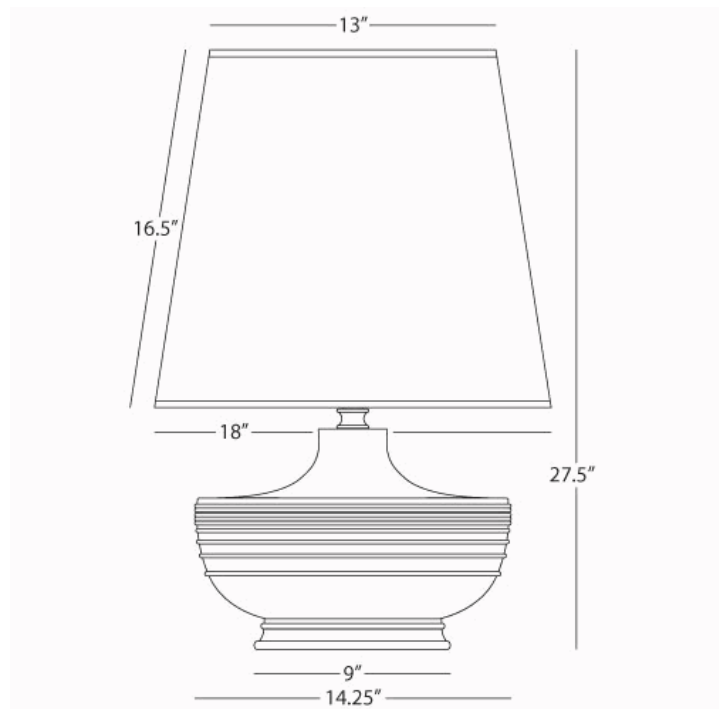

MICHAEL BERMAN
NOLAN

MDC24
Table Lamp

1-150W Max.
Bulb Type: A
Switch: Hi-Lo Dimming
Matte Dark Coal Glazed Ceramic
Modern Brass Accents
Oyster Linen Shade

See Atlas/Hadrian/Nolan Table for Color and Base
Options